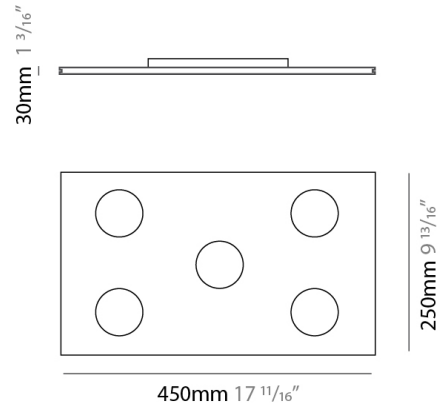

PROJECT	
TYPE	
SPECIFIER	
QUANTITY	
DATE	

POP 5 LIGHT SURFACE

D42025- : D42025-WAM

base number

1. To build a product code in our configurator select the specify button on the base model # product page
2. To build a manual product code on this datasheet choose from the options listed below in blue font and add the suffix to the base model #

GENERAL

Series: Pop
Subseries: Pop 5 Light
Partner: Icone
Division: Design
Installation: Surface
Product Type: Ceiling Surface
Mounting Location: Ceiling
Light Distribution: Direct

PHYSICAL

Shape: Rectangle
Length (mm): 250
Length (in): 9 ¹³/₁₆
Width (mm): 450
Width (in): 17 ¹¹/₁₆
Height (mm): 30
Height (in): 1 ³/₁₆
Extension (mm): 30
Extension (in): 1 ³/₁₆
Weight (kg): 1.4
Weight (lbs): 2.999
Fixture Material: Aluminum

ELECTRICAL

Lamp Type: LED
Total Output Wattage (W): 22.5
Max. Wattage Per Lamp (W): 4.5
Dimming: Electronic Low Voltage Dimming
Input Voltage (V): 120

LED

Number of LEDs: 5
Color Temperature (°K): 3000
Nominal Lumen (lm): 1750
CRI: >90 CRI
Lamp Life (hrs): 50000

RATINGS AND CERTIFICATIONS

Certified By: CSA Certified to UL and CSA Standards
IP rating: IP20